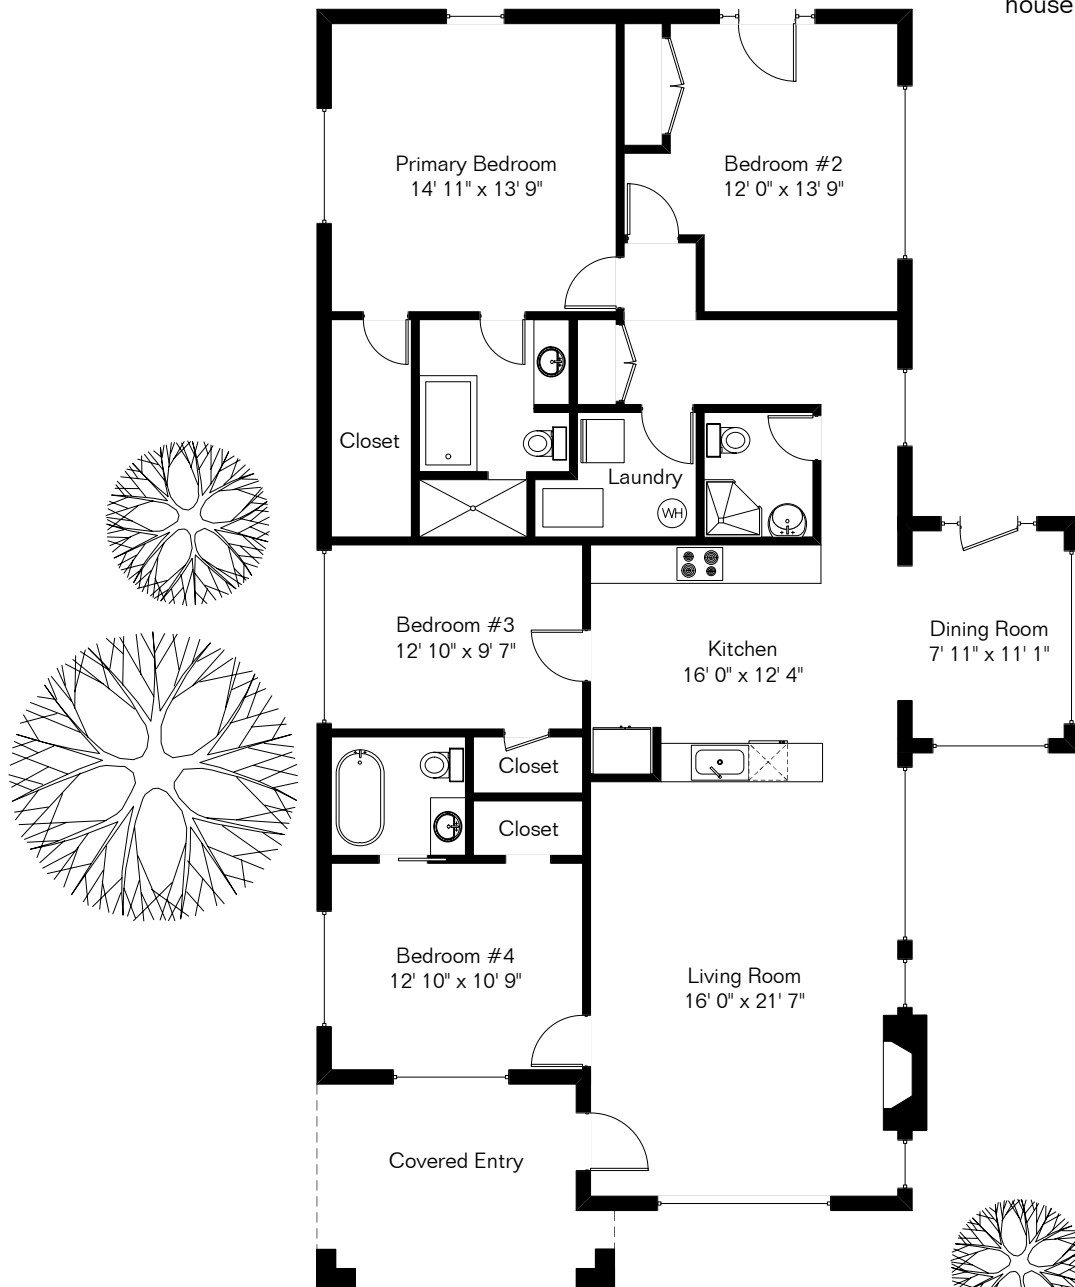

The square footages and room size information are deemed to be reliable but are not guaranteed and should be independently verified. This drawing is for marketing purposes only.

630 E 1st St

Garage is farther from house than shown

Site Visit January 2023

Copyright 2023 Floor Plans First! LLC
All Rights Reserved.

Living Area 1,958 Sq Ft
Garage 180 Sq Ft

Floor Plans First!
See the Floor Plan First!

FloorPlansFirst.com™
(520) 881-1500